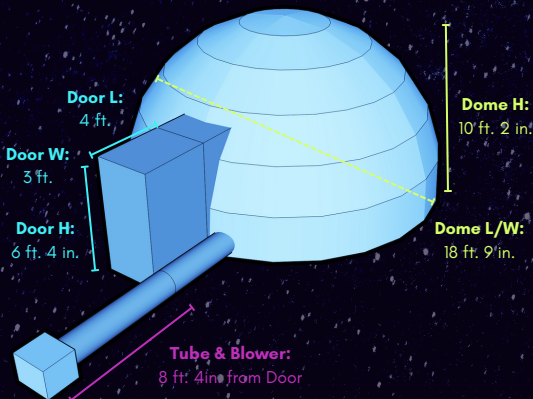

4th show \$50 off or 8th show is free!

Bring this galactic experience to your school or organization. Show content and time range (20-45 minutes) will be adapted to match the age of the audience!

See reverse for Mobile VR options, registration QR code, and contact info